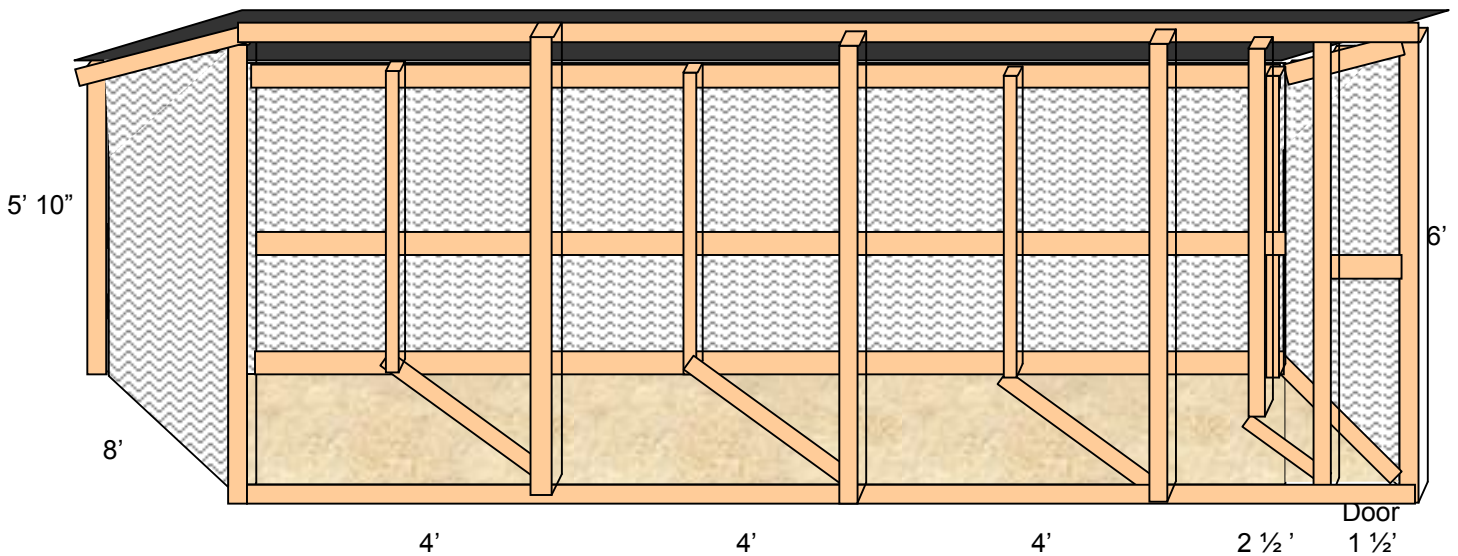

Three-Sided Shed 8' x 16'

Low roof keeps warmth down near goats in winter. Front wall removable for summer. Doorway is screened from loafing area by a partial wall to keep the wind out.

Removable front in three pieces

Front Inside view of removable wall showing bolts