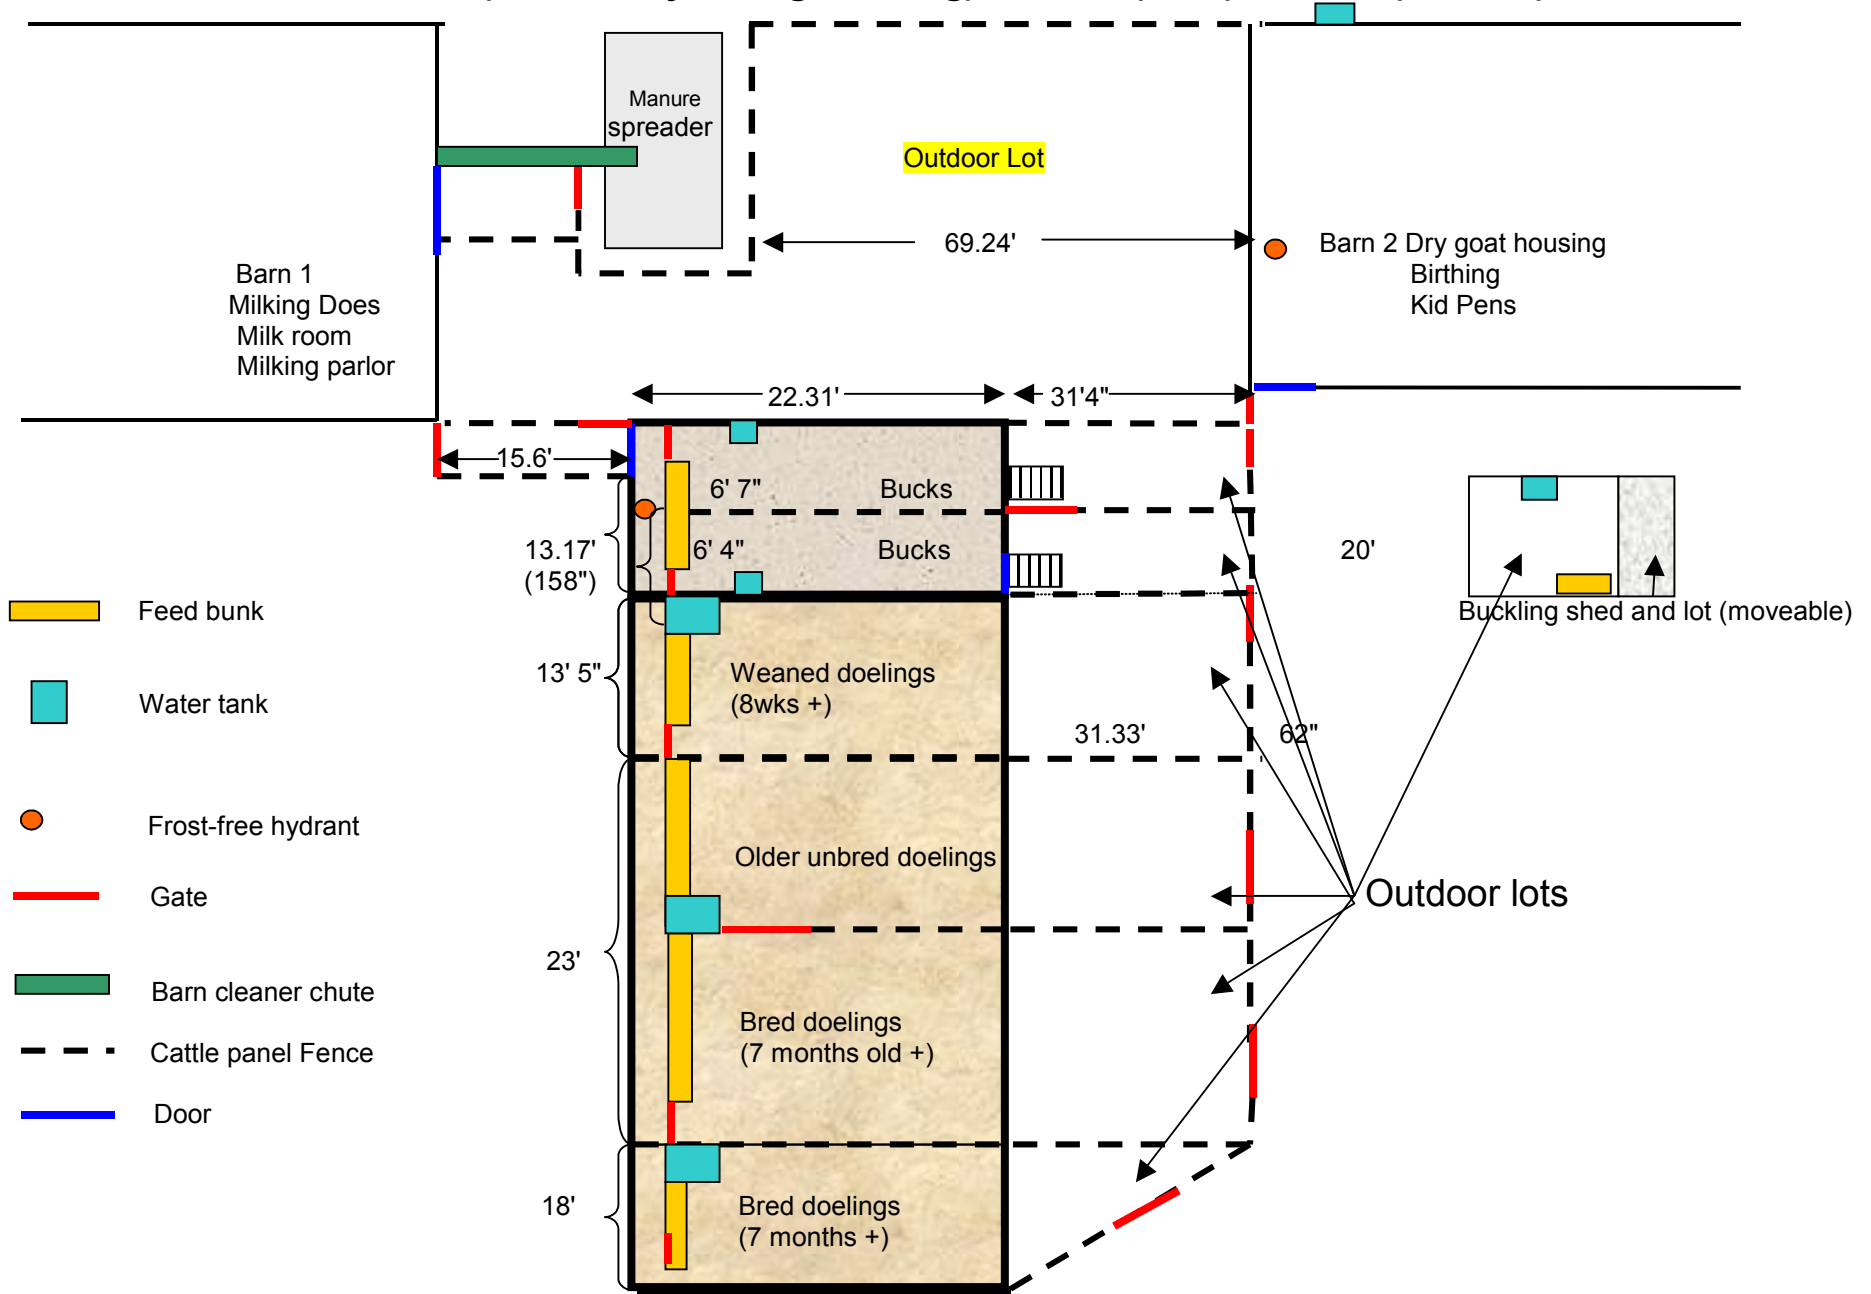

Farm 2: Machine Shed (buck and yearling housing) 13.17' (158") x 22.31' (267.72")

The buck housing has wooden walls to the ceiling. The doelings pens are made of cattle panel.